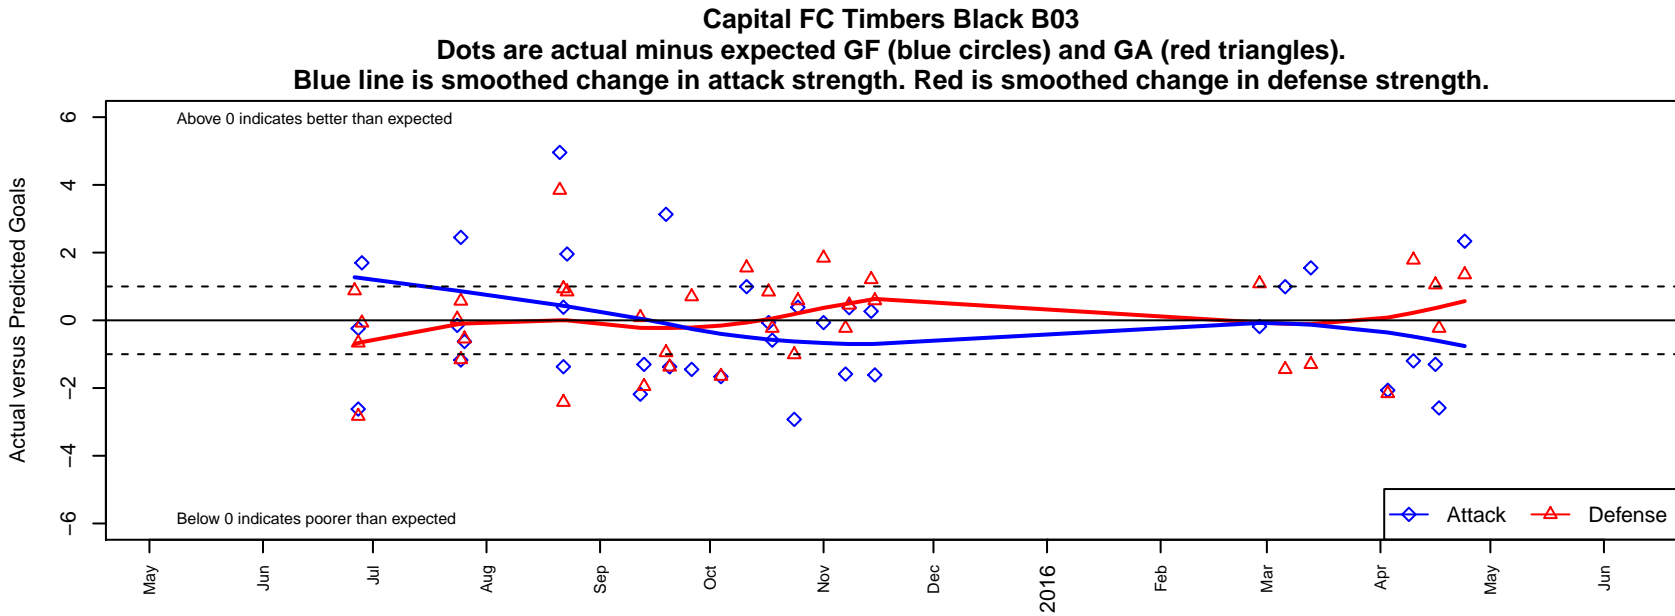

**attack and defense variance (black dot)
relative to other teams
and top 10 in region**

**attack and defense rating
relative to others at age
and all opponents in last 13 months**

Capital FC Timbers Black B03

Capital FC
Salem, OR
B03 total strength=695
attack=0.93 defense=0.52
fall league = PTT B03 Div 1 Green
spr league = Spr OYS B03 Div 1 Green
notes= was Cascade FC; was CFC Red
2013

alt names used:
CAPITAL FC TIMBERS CFC TIMBERS B03 BL
Capital FC Timbers B03 Black
Capital FC Timbers 2003 Boys Black
Capital FC Timbers Boys 2003 Black
Capital FC Timbers Boys 2003 Black
Capital FC Timbers Boys 2003 Black

Venues played:
2015 Capital Cup BU12 Silver
2015 Oswego Nike Cup Silver U12
2015 Summer Slam Gold U12
2015 PTT B03 Division 1 Green
2015 OYS Presidents Cup B03
2015 Spr OYS B03 Division 1 Green