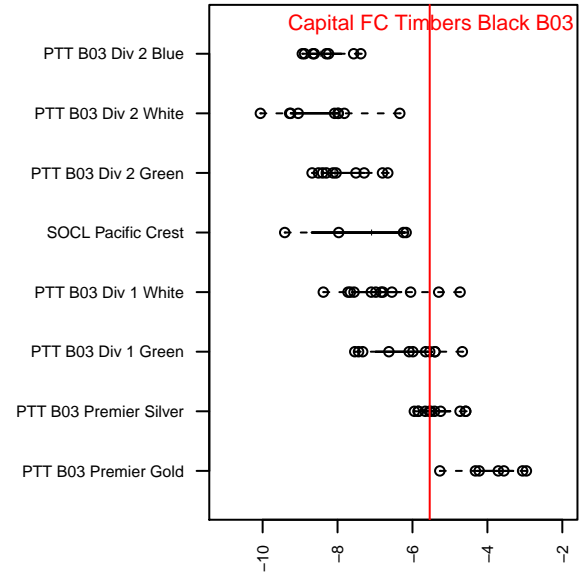

**attack and defense rating
relative to others at age
and all opponents in last 13 months**